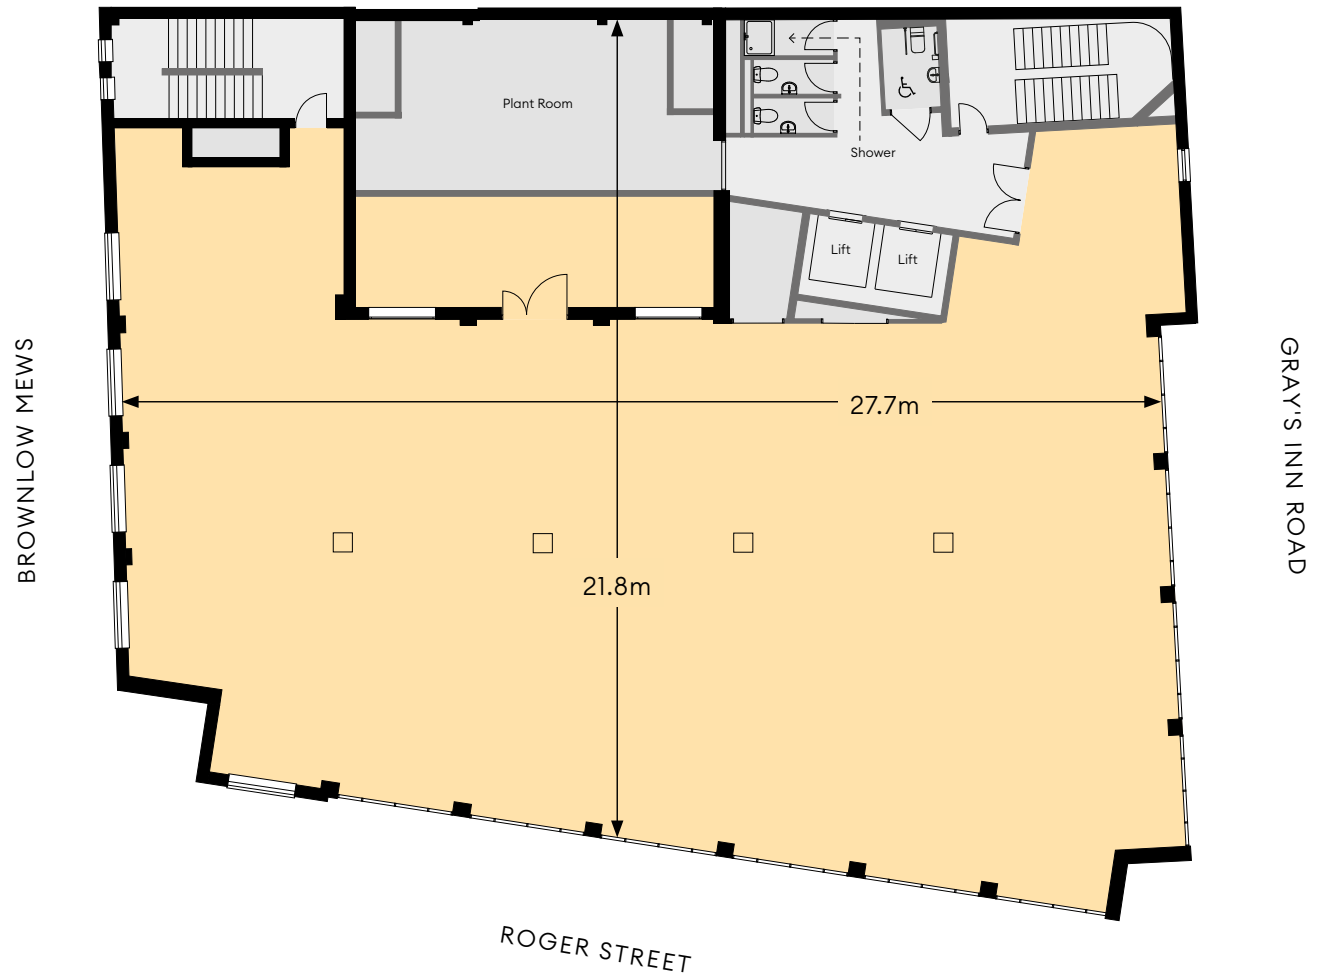

# Floorplan

## First Floor

- Workspace
- Core

### WORKSPACE

5,056 sq ft | 469.7 sq m

LG

G

01

02

03

04